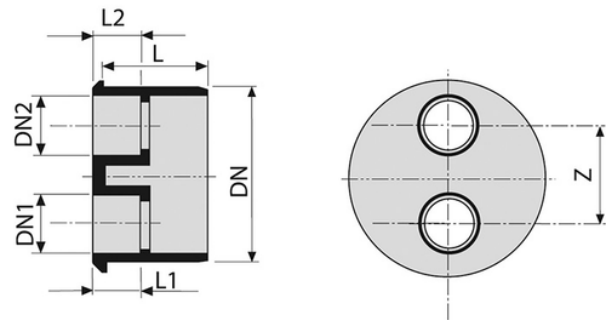

Reducing plug M/F 2 inlets

- EN 1329 Solvent Welded PVC-U Fittings
- B s2 d0 Fire Reaction Euroclass
- Color: RAL 7037 Grey

Reference	DN1 (mm)	Z (mm)	L (mm)	L1 (mm)	L2 (mm)	DN (mm)	Version
054600M	40	60	56	26	22	100	upon request
054700M	40	56	56	26	26	100	-
054800M	50	51	56	31	26	100	-
054950M	40	95	60	27	27	110	-
054960M	50	90	60	32	27	110	upon request