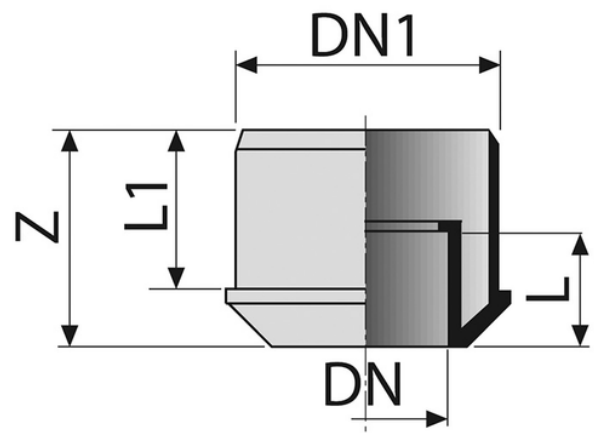

# Inside reducer M/F

- EN 1329 Solvent Welded PVC-U Fittings
- B s2 d0 Fire Reaction Euroclass
- Color: RAL 7037 Grey

Reference	DN1 (mm)	Z (mm)	L (mm)	L1 (mm)	DN (mm)
054040M	40	33	22	26	32
054050M	50	42	22	31	32
054250M	50	39	26	31	40