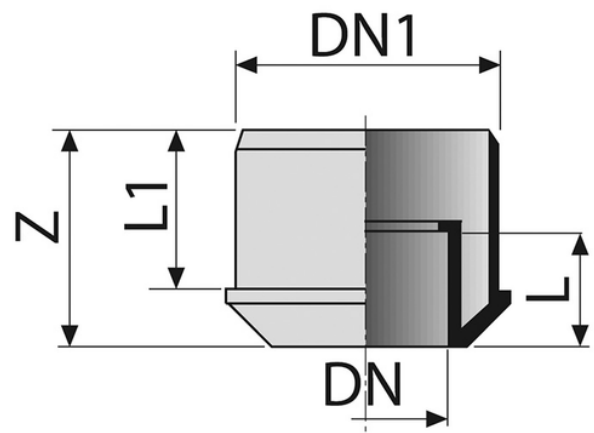

Inside reducer M/F

- EN 1329 Solvent Welded PVC-U Fittings
- B s2 d0 Fire Reaction Euroclass
- Color: RAL 7037 Grey

Reference	DN1 (mm)	Z (mm)	L (mm)	L1 (mm)	DN (mm)
054040M	40	33	22	26	32
054050M	50	42	22	31	32
054250M	50	39	26	31	40