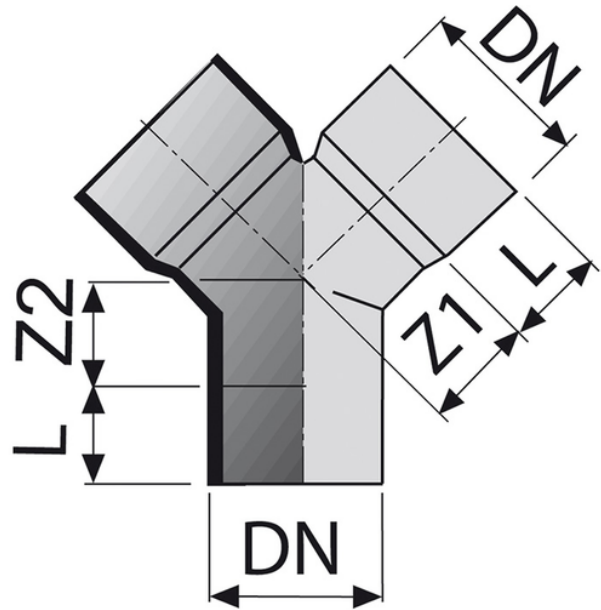

Bend Double 45° M/F

- EN 1329 Solvent Welded PVC-U Fittings
- B s2 d0 Fire Reaction Euroclass
- Color: RAL 7037 Grey

Reference	Z (mm)	Z1 (mm)	L (mm)	DN (mm)	Version
0421002	56	28	64	100	upon request