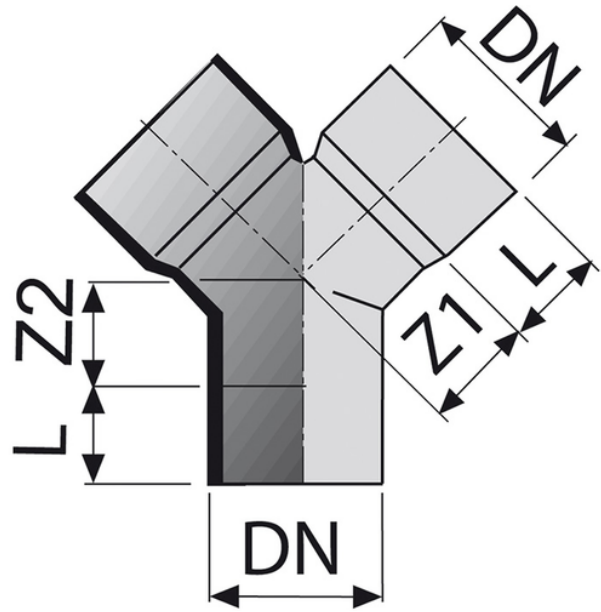

Bend Double 45° M/F

- EN 1329 Solvent Welded PVC-U Fittings
- B s2 d0 Fire Reaction Euroclass
- Color: RAL 7037 Grey

Reference	Z (mm)	Z1 (mm)	L (mm)	DN (mm)	Version
0421002	56	28	64	100	upon request