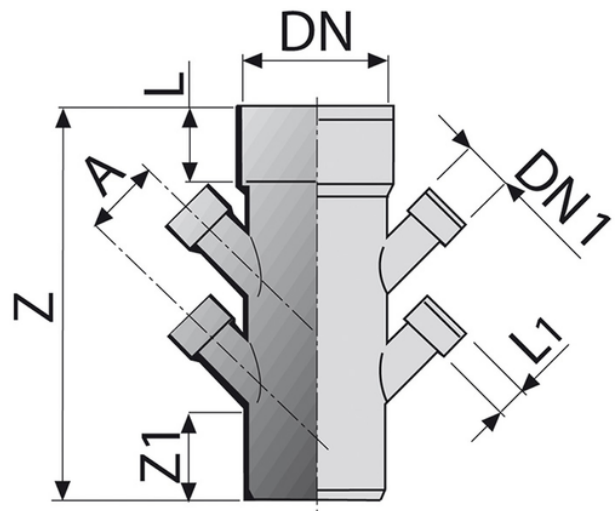

Reduced multibranch 45° M/F 4 lateral inlets

- EN 1329 Solvent Welded PVC-U Fittings
- B s2 d0 Fire Reaction Euroclass
- Color: RAL 7037 Grey

Reference	A (mm)	DN1 (mm)	Z (mm)	Z1 (mm)	L (mm)	L1 (mm)	DN (mm)	Version
0415502	55	40	273	65	57	27	100	upon request