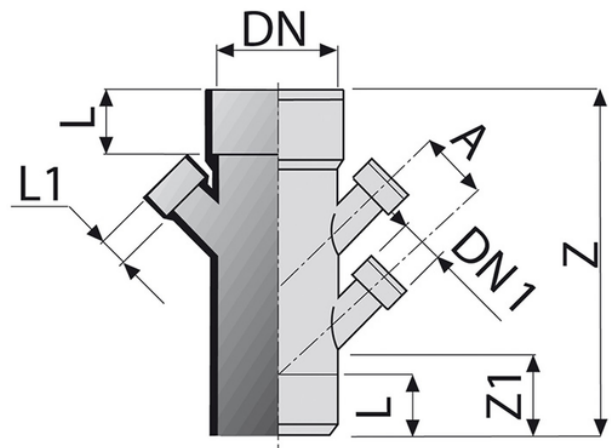

Reduced multibranch 45° M/F 3 lateral inlets

- EN 1329 Solvent Welded PVC-U Fittings
- B s2 d0 Fire Reaction Euroclass
- Color: RAL 7037 Grey

Reference	A (mm)	DN1 (mm)	Z (mm)	Z1 (mm)	L1 (mm)	DN (mm)	Version
0415402	55	40	273	67	27	100	upon request