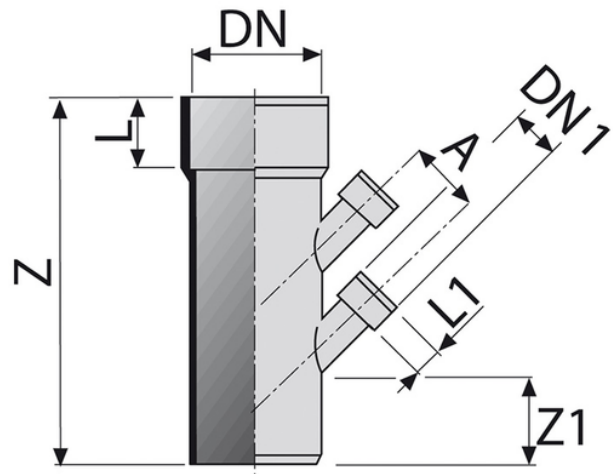

Reduced multibranch 45° M/F 2 lateral inlets

- EN 1329 Solvent Welded PVC-U Fittings
- B s2 d0 Fire Reaction Euroclass
- Color: RAL 7037 Grey

Reference	A (mm)	DN1 (mm)	Z (mm)	Z1 (mm)	L (mm)	L1 (mm)	DN (mm)	Version
0415202	55	40	273	67	57	27	100	upon request