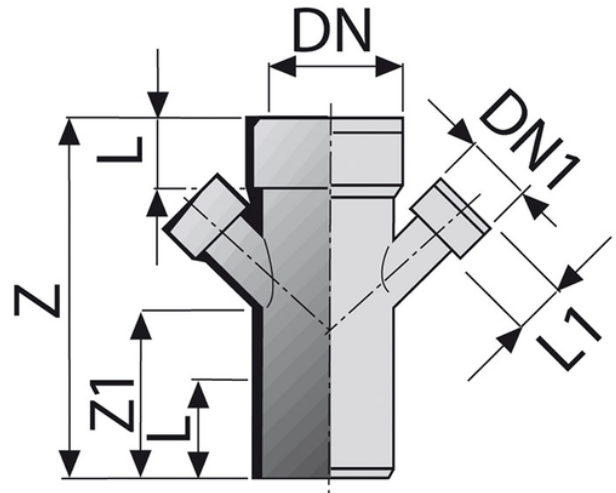

Reduced multibranch 45° M/F

- EN 1329 Solvent Welded PVC-U Fittings
- B s2 d0 Fire Reaction Euroclass
- Color: RAL 7037 Grey

Reference	DN1 (mm)	Z (mm)	Z1 (mm)	L (mm)	L1 (mm)	DN (mm)	Version
0415002	40	273	145	57	27	100	upon request