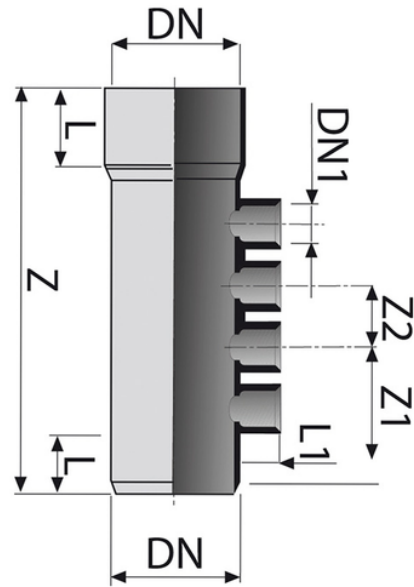

Multibranch 87°30' M/F 4 lateral inlets

- EN 1329 Solvent Welded PVC-U Fittings
- B s2 d0 Fire Reaction Euroclass
- Color: RAL 7037 Grey

Reference	DN1 (mm)	Z (mm)	DN (mm)	Version
0414702	40	450	100	upon request