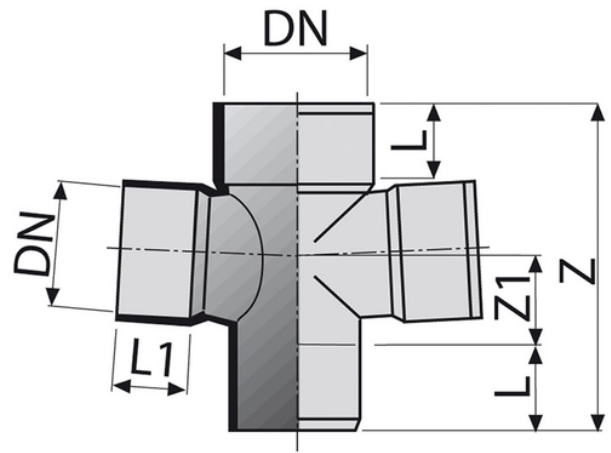

Branch Double 87°30' M/F

- EN 1329 Solvent Welded PVC-U Fittings
- B s2 d0 Fire Reaction Euroclass
- Color: RAL 7037 Grey

Reference	Z (mm)	Z1 (mm)	Z2 (mm)	L (mm)	DN (mm)	Version
038070M	221	102	29	45	75	-
0381002	264	66	29	53	100	upon request
0381102	289	141	32	58	110	-