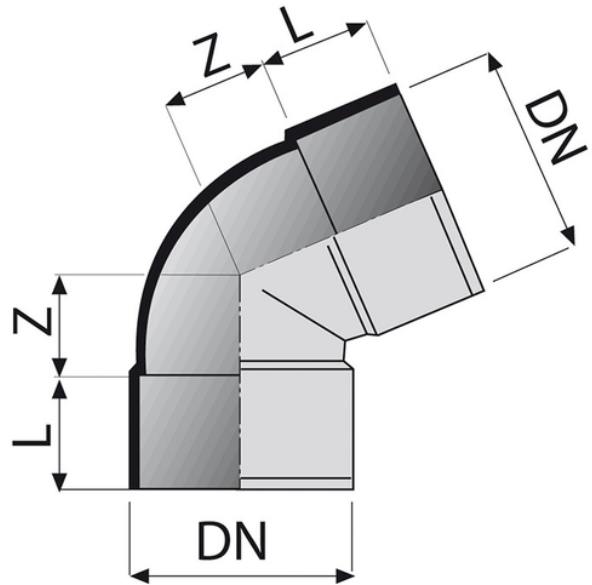

# Bend Double Socket 67°30' F/F

- EN 1329 Solvent Welded PVC-U Fittings
- B s2 d0 Fire Reaction Euroclass
- Color: RAL 7037 Grey

Reference	Z (mm)	L (mm)	DN (mm)	Version
027030M	18	23	32	upon request
027040M	21	27	40	upon request
027050M	27	32	50	upon request
027100M	53	57	100	upon request