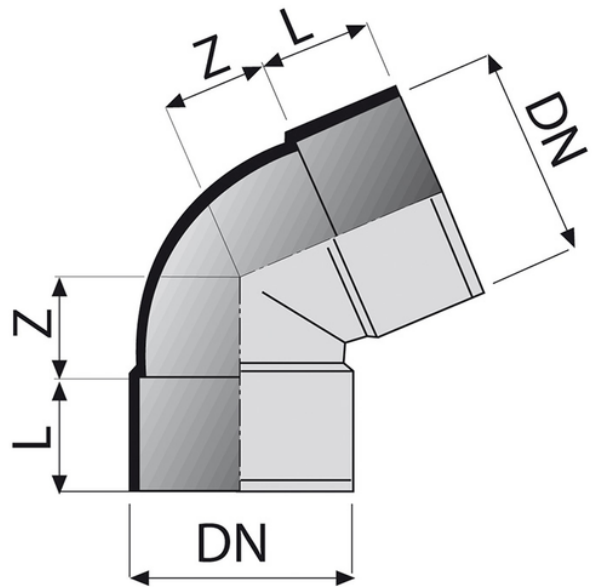

Bend Double Socket 67°30' F/F

- EN 1329 Solvent Welded PVC-U Fittings
- B s2 d0 Fire Reaction Euroclass
- Color: RAL 7037 Grey

Reference	Z (mm)	L (mm)	DN (mm)	Version
027030M	18	23	32	upon request
027040M	21	27	40	upon request
027050M	27	32	50	upon request
027100M	53	57	100	upon request