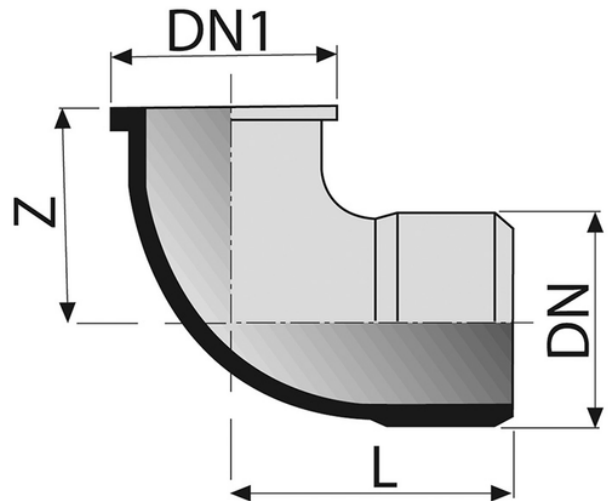

Bend with collar 87°30'

- EN 1329 Solvent Welded PVC-U Fittings
- B s2 d0 Fire Reaction Euroclass
- Color: RAL 7037 Grey

Reference	DN1 (mm)	Z (mm)	L (mm)	DN (mm)	Version
026030M	38	33	43	1" 1/4 32	upon request
026040M	44,5	42	55	1" 1/2 40	-