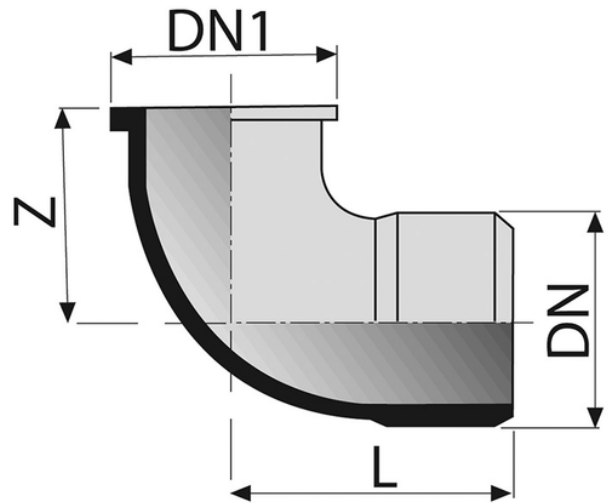

# Bend with collar 87°30'

- EN 1329 Solvent Welded PVC-U Fittings
- B s2 d0 Fire Reaction Euroclass
- Color: RAL 7037 Grey

Reference	DN1 (mm)	Z (mm)	L (mm)	DN (mm)	Version
026030M	38	33	43	1" 1/4 32	upon request
026040M	44,5	42	55	1" 1/2 40	-