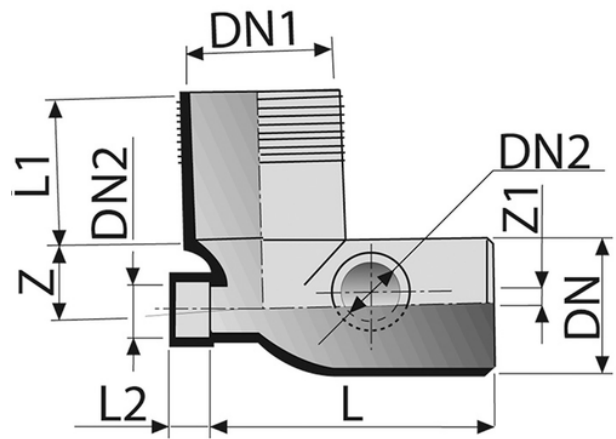

Long WC bend with 3 side-inlets

- EN 1329 Solvent Welded PVC-U Fittings
- B s2 d0 Fire Reaction Euroclass
- Color: RAL 7037 Grey

Reference	DN1 (mm)	DN2 (mm)	Z (mm)	Z1 (mm)	L (mm)	L1 (mm)	L2 (mm)	DN (mm)	Version
02564A2	116	40	48	10	225	113	27	100	upon request