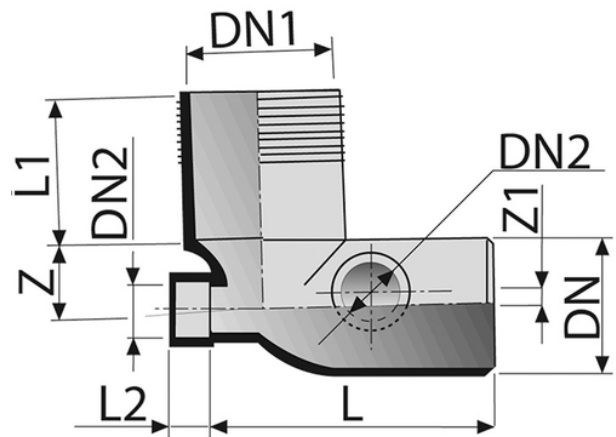

Long WC bend with 3 side-inlets

- EN 1329 Solvent Welded PVC-U Fittings
- B s2 d0 Fire Reaction Euroclass
- Color: RAL 7037 Grey

Reference	DN1 (mm)	DN2 (mm)	Z (mm)	Z1 (mm)	L (mm)	L1 (mm)	L2 (mm)	DN (mm)	Version
02564A2	116	40	48	10	225	113	27	100	upon request