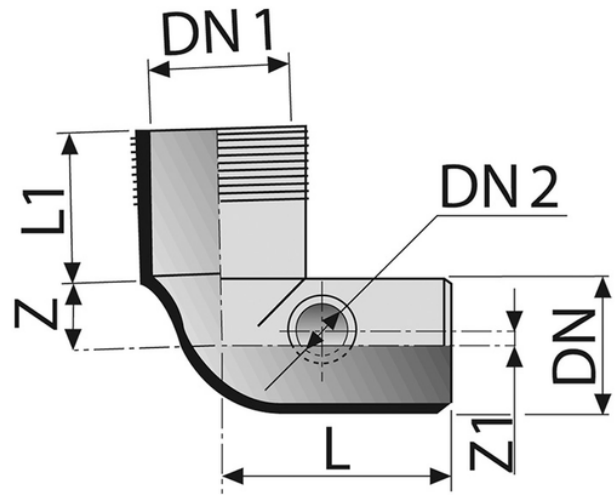

Long WC bend with 2 side-inlets

- EN 1329 Solvent Welded PVC-U Fittings
- B s2 d0 Fire Reaction Euroclass
- Color: RAL 7037 Grey

Reference	DN1 (mm)	DN2 (mm)	Z (mm)	Z1 (mm)	L (mm)	L1 (mm)	DN (mm)	Version
02544A2	116	40	48	10	175	113	100	upon request
02555A2	116	50	48	10	175	113	100	upon request