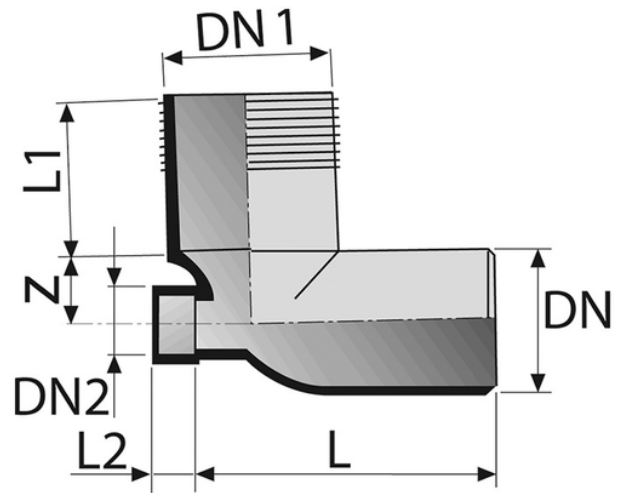

WC bend

- EN 1329 Solvent Welded PVC-U Fittings
- B s2 d0 Fire Reaction Euroclass
- Color: RAL 7037 Grey

Reference	DN1 (mm)	Z (mm)	L (mm)	L1 (mm)	L2 (mm)	DN (mm)	Version
02514A2	116	48	175	225	27	100	upon request