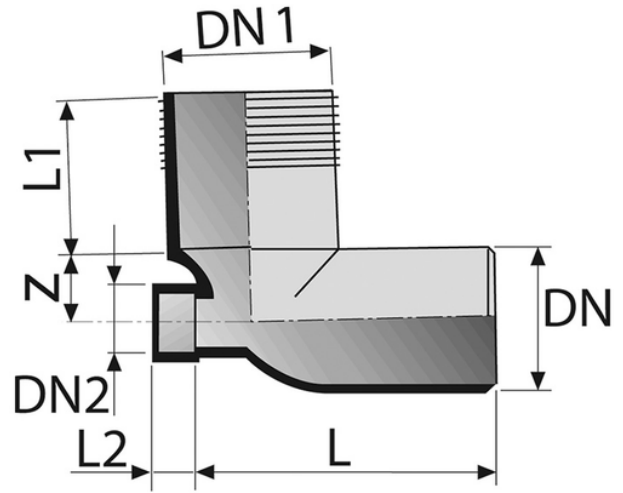

WC bend

- EN 1329 Solvent Welded PVC-U Fittings
- B s2 d0 Fire Reaction Euroclass
- Color: RAL 7037 Grey

Reference	DN1 (mm)	Z (mm)	L (mm)	L1 (mm)	L2 (mm)	DN (mm)	Version
02514A2	116	48	175	225	27	100	upon request