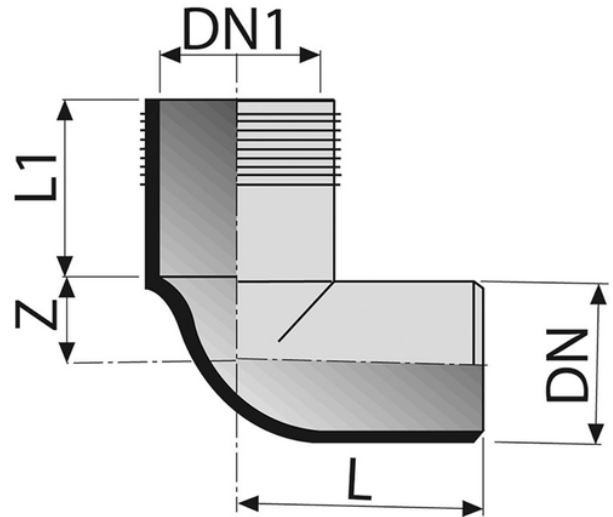

# Long WC bend

- EN 1329 Solvent Welded PVC-U Fittings
- B s2 d0 Fire Reaction Euroclass
- Color: RAL 7037 Grey

Reference	DN1 (mm)	Z (mm)	L (mm)	L1 (mm)	DN (mm)
02510A2	116	48	127	113	100