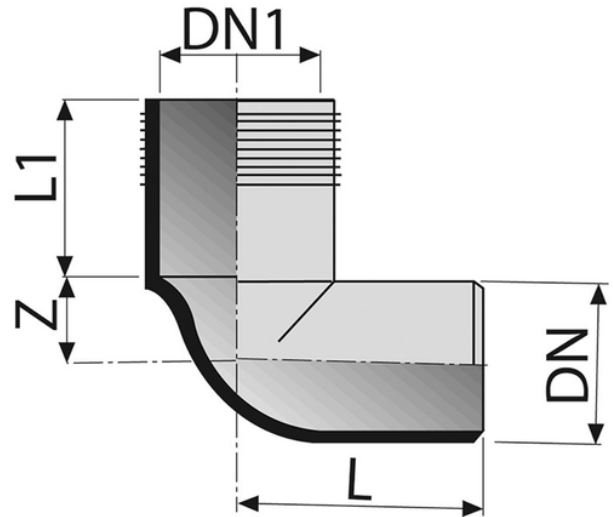

Long WC bend

- EN 1329 Solvent Welded PVC-U Fittings
- B s2 d0 Fire Reaction Euroclass
- Color: RAL 7037 Grey

Reference	DN1 (mm)	Z (mm)	L (mm)	L1 (mm)	DN (mm)
02510A2	116	48	127	113	100