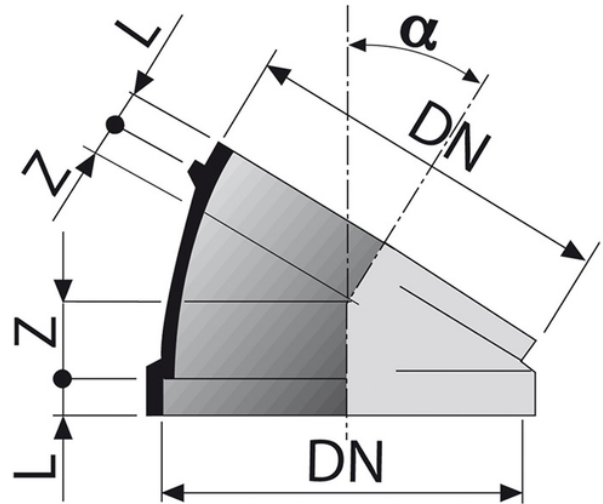

Bend Segment 15° / 30° M/F

- EN 1329 Solvent Welded PVC-U Fittings
- B s2 d0 Fire Reaction Euroclass
- Color: RAL 7037 Grey

Reference	Z (mm)	L (mm)	α	DN (mm)
017100M	9	20	15°	100
018100M	16	20	30°	100