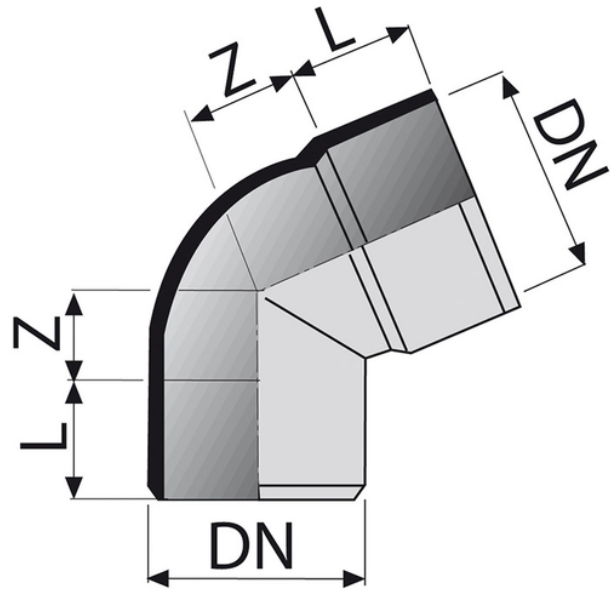

# Bend 67°30' M/F

- EN 1329 Solvent Welded PVC-U Fittings
- B s2 d0 Fire Reaction Euroclass
- Color: RAL 7037 Grey

Reference	Z (mm)	L (mm)	DN (mm)	Version
072030M	18	23	32	-
072040M	21	27	40	-
072050M	27	32	50	upon request
072100M	53	57	100	-
013120M	58	64	125	upon request