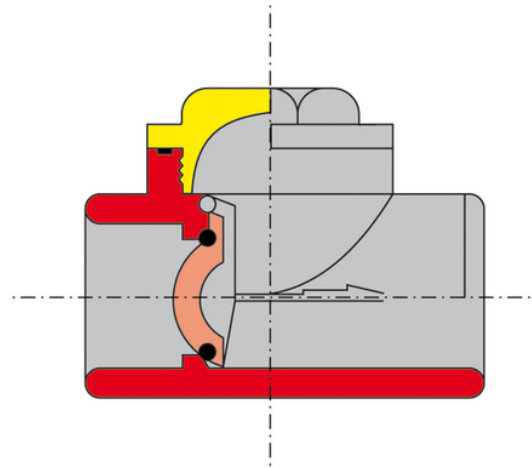

PVC non-return valve, solvent welding version

Ideal for connection to sanitary macerators

Reference	Colour	DN (mm)
W550302	Dark Grey	32
W550402	Dark Grey	40
W550502	Dark Grey	50
W550602	Dark Grey	63