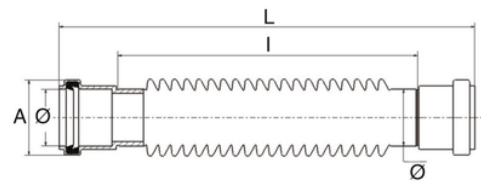

COUDiX - Universal flexible sleeve - PVC

Single piece, all PVC made. Resistant to hot temperature of household appliances and to clearing liquids. It connects the siphon of the sanitary to the waste. Flexible, it can be bent beyond 180°. By cutting off one or both the sockets with a cutter it can be used as M/F or M/M push-fit sleeve or solvent weld (use PVC glue). Shrinkable, suitable for maintenance and expansion joint. Patented.

Reference	Colour	A (mm)	L (mm)	l [mm]	DN (mm)
COU3252	Grey RAL 7037	42	257	184	32
COU4052	Grey RAL 7037	53	294	212	40
COU5052	Grey RAL 7037	63,5	310	215	50