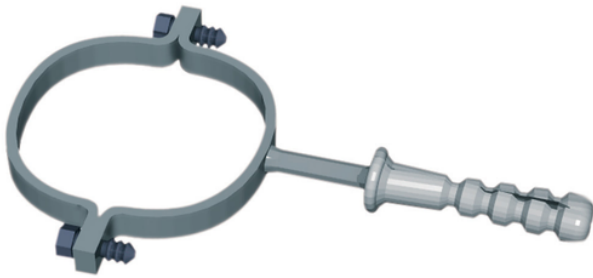

# Brackets

Fixing screw included

Reference	Ø fixing screw	Ø anchor dim.	DN (mm)
ZCA11PP	10X120	14X80	110
ZCA12PP	10X120	14X80	125
ZCA16PP	10X140	14X80	160
ZCA40PP	10X100	14X80	40
ZCA50PP	10X100	14X80	50
ZCA75PP	10X120	14X80	75
ZCA90PP	-	-	90