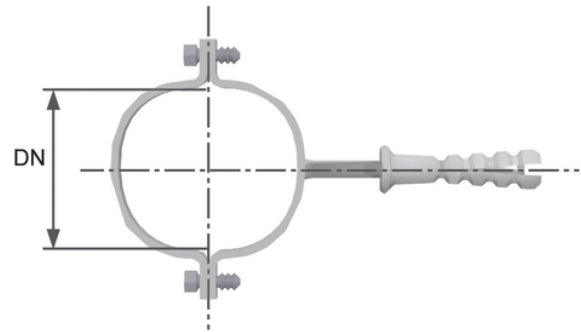

# Brackets

Fixing screw included

Reference	Ø fixing screw	Ø anchor dim.	DN (mm)
ZCA11PP	10X120	14X80	110
ZCA12PP	10X120	14X80	125
ZCA16PP	10X140	14X80	160
ZCA40PP	10X100	14X80	40
ZCA50PP	10X100	14X80	50
ZCA75PP	10X120	14X80	75
ZCA90PP	-	-	90