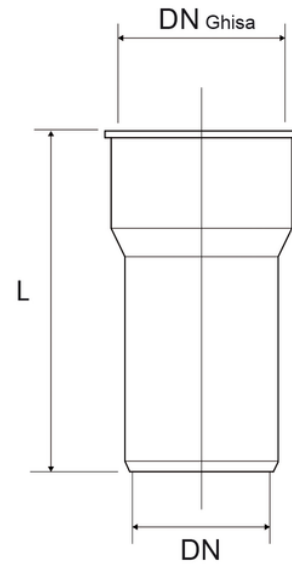

# Cast iron pipe adaptors (without sealing rings)

Reference	L (mm)	L1 (mm)	DN Cast Iron	DN (mm)	Version	Material
Z6861PP	140	70	72	50	upon request	PP
Z6863PP	158	83	124	110	-	PP