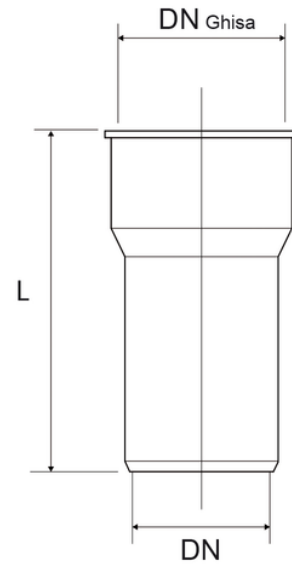

Cast iron pipe adaptors (without sealing rings)

Reference	L (mm)	L1 (mm)	DN Cast Iron	DN (mm)	Version	Material
Z6861PP	140	70	72	50	upon request	PP
Z6863PP	158	83	124	110	-	PP