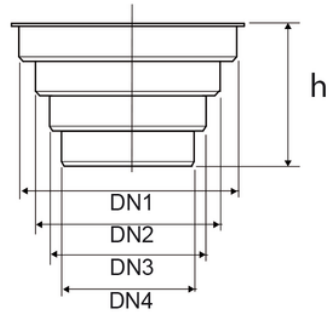

multi-size technical plug

| Reference | Colour | H (mm) | DN (mm) |
|-----------|--------|--------|-------------|
| OTAMUPP | Yellow | 37,5 | 40-46-50-60 |