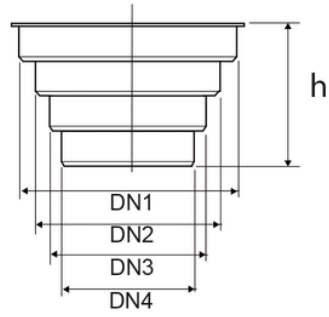

# multi-size technical plug

Reference	Colour	H (mm)	DN (mm)
OTAMUPP	Yellow	37,5	40-46-50-60