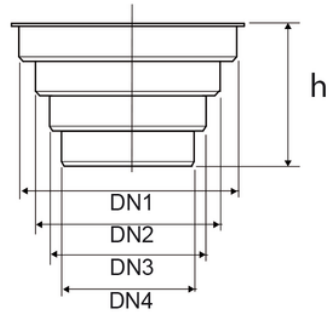

multi-size technical plug

Reference	Colour	H (mm)	DN (mm)
OTAMUPP	Yellow	37,5	40-46-50-60