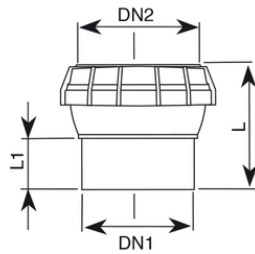

Swivel 160

Swivel DN 160 mm.
 Pre-lubricated and ready to install.
 Rotation up to 10° to facilitate house connections and balance ground settlement.
 Gasket Standard Lip Ring

Patent: EP 040298754

Reference	DN1 (mm)	DN2 (mm)	L (mm)	L1 (mm)	RAL	Gasket
1991658	160	160	180	85	Black	Standard