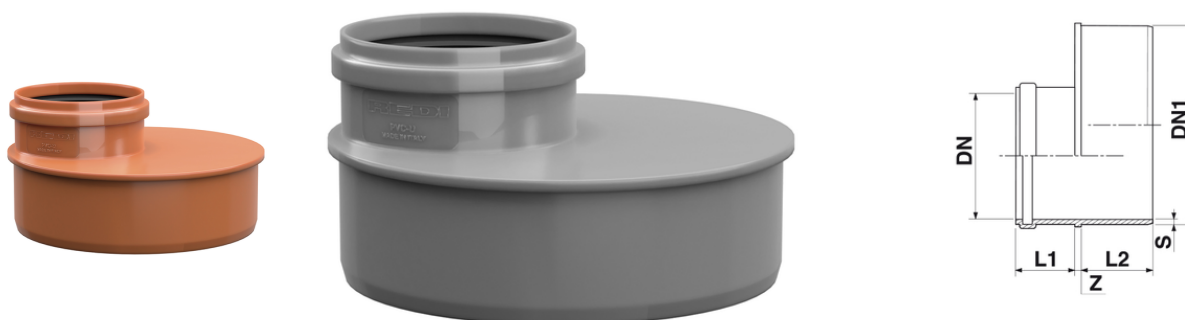

# Flat invert reducer

Push-Fit PVC-U Fittings EN 1401  
Gaskets EN 681-1 DIN 4060

RAL 8023 Red - RAL 7037 Grey

| Reference | DN (mm) | DN1 (mm) | S (mm) | Z (mm) | L1 (mm) | L2 (mm) | RAL  | Type       | Gasket         | Version      |
|-----------|---------|----------|--------|--------|---------|---------|------|------------|----------------|--------------|
| 1533542   | 110     | 200      | 4,6    | 40     | 60      | 59      | 7037 | Fabricated | Bloccata/Fixed | -            |
| 1533551   | 110     | 200      | 4,6    | 40     | 60      | 59      | 8023 | Fabricated | Standard       | -            |
| 0534142   | 110     | 250      | 6,1    | 7      | 56      | 90      | 7037 | -          | Bloccata/Fixed | -            |
| 0534151   | 110     | 250      | 6,1    | 7      | 56      | 90      | 8023 | -          | Standard       | -            |
| 1534051   | 110     | 315      | 7,7    | 40     | 60      | 93      | 8023 | Fabricated | Standard       | upon request |
| 1535042   | 110     | 400      | 6,0    | 40     | 60      | 95      | 7037 | Fabricated | Bloccata/Fixed | upon request |
| 0534242   | 125     | 250      | 6,1    | 7      | 62      | 90      | 7037 | Fabricated | Bloccata/Fixed | -            |
| 0534251   | 125     | 250      | 6,1    | 7      | 62      | 90      | 8023 | -          | A labbro       | -            |
| 1534342   | 125     | 315      | 7,7    | 40     | 65      | 93      | 7037 | Fabricated | Bloccata/Fixed | -            |
| 1534351   | 125     | 315      | 7,7    | 40     | 65      | 93      | 8023 | Fabricated | Standard       | upon request |
| 1535542   | 125     | 400      | 6,0    | 40     | 65      | 95      | 7037 | Fabricated | Bloccata/Fixed | -            |
| 1535551   | 125     | 400      | 6,0    | 40     | 65      | 95      | 8023 | Fabricated | Standard       | upon request |
| 0534842   | 160     | 315      | 7,7    | 7      | 74      | 93      | 7037 | -          | Bloccata/Fixed | -            |
| 0534851   | 160     | 315      | 7,7    | 7      | 74      | 93      | 8023 | -          | Standard       | -            |
| 1536042   | 160     | 400      | 6,0    | 50     | 85      | 95      | 7037 | Fabricated | Bloccata/Fixed | upon request |
| 1536542   | 200     | 400      | 6,0    | 50     | 95      | 95      | 7037 | Fabricated | Bloccata/Fixed | upon request |
| 1536551   | 200     | 400      | 6,0    | 50     | 95      | 95      | 8023 | Fabricated | Standard       | -            |
| 1537052   | 250     | 400      | 6,0    | 50     | 105     | 95      | 7037 | Fabricated | Bloccata/Fixed | -            |
| 1537091   | 250     | 400      | 6,0    | 50     | 105     | 95      | 8023 | Fabricated | Standard       | -            |