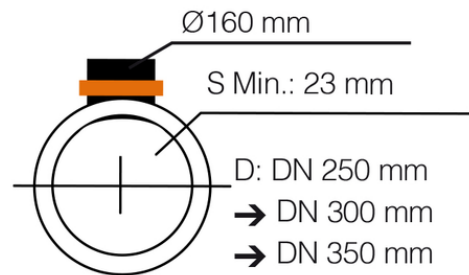

# Easy Clip Tech Ø160

Mechanical saddle for Concrete and Clay pipes, for hard cleaning.  
Standard lip ring

GUIDE TO CHOOSE THE RIGHT MECHANICAL SADDLE <https://configuratore.redi.it/>

Reference	H1 (mm)	Ø (mm)	Version
1T11658	260	160	upon request
1T21658	260	160	upon request