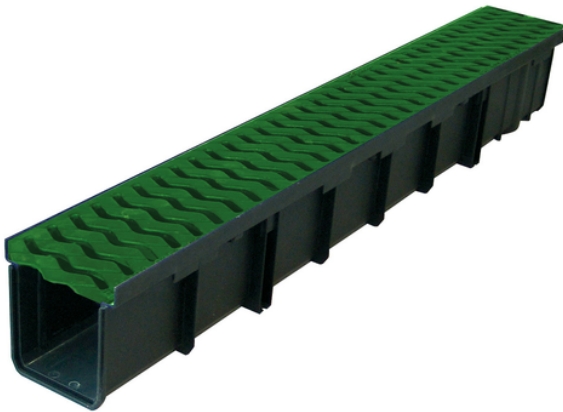

130x1000 PP Channel H130 with grill GREEN section "C"

Gardens and pedestrian areas

Grill section "C"

Material: Channel PP colour black - Grill PP colour green

Tested by Istituto di Ricerche e Collaudi M. Masini S.R.L.

Marking: CE.

Grate locking device applicable.

Grating: class A15 EN1433.

Use rain water drainage in pedestrian areas and light traffic areas.

| Reference | H (mm) | Dim (mm) | Material | Lock system |
|-----------|--------|----------|----------|--|
| ECCPPOV | 130 | 130x1000 | PP | Predisposizione per aggancio da forare / Predispose for locking system |