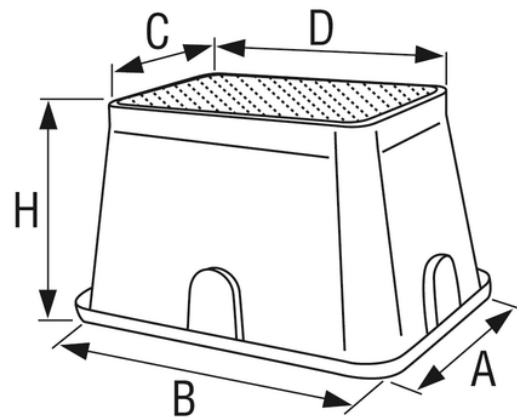

PP Bottomless valve box (square version)

Material: Polypropylene. Colour: Green cover and Black body.

Features:

- cover with screw fixing
- pierced walls for pipes to pass through.

This valve box is self supporting. It may be laid underground or fixed with concrete.

Reference	RAL	H (mm)	A x B (mm)	C x D (mm)	Material
POZ260V	6005	300	380X510	260X385	PP
POZ500V	6005	300	500X640	350X500	PP