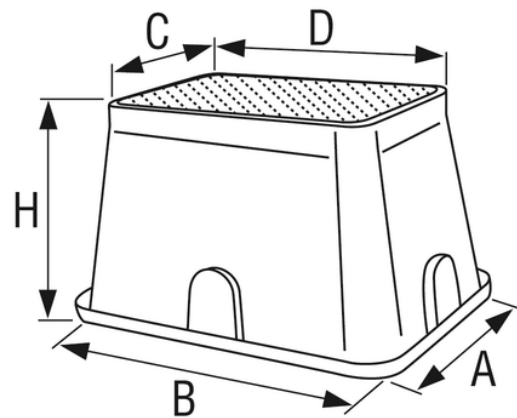

# PP Bottomless valve box (square version)

Material: Polypropylene. Colour: Green cover and Black body.

Features:

- cover with screw fixing
- pierced walls for pipes to pass through.

This valve box is self supporting. It may be laid underground or fixed with concrete.

Reference	RAL	H (mm)	A x B (mm)	C x D (mm)	Material
POZ260V	6005	300	380X510	260X385	PP
POZ500V	6005	300	500X640	350X500	PP