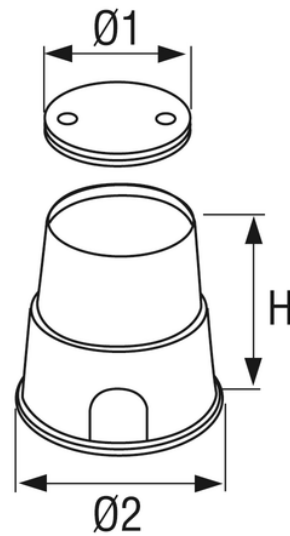

PP Bottomless valve box (round version)

Material: Polypropylene. Colour: Green cover and Black body.

Features:

- cover with screw fixing
- pierced walls for pipes to pass through.

This valve box is self supporting. It may be laid underground or fixed with concrete.

Reference	RAL	H (mm)	Ø1 (mm)	Ø2 (mm)	Material
POZ160V	6005	230	160	212	PP
POZ240V	6005	250	240	300	PP