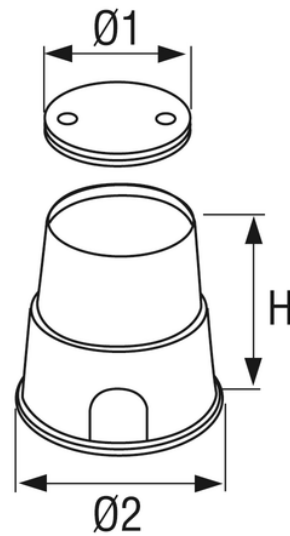

# PP Bottomless valve box (round version)

Material: Polypropylene. Colour: Green cover and Black body.

Features:

- cover with screw fixing
- pierced walls for pipes to pass through.

This valve box is self supporting. It may be laid underground or fixed with concrete.

| Reference | RAL  | H (mm) | $\varnothing 1$ (mm) | $\varnothing 2$ (mm) | Material |
|-----------|------|--------|----------------------|----------------------|----------|
| POZ160V   | 6005 | 230    | 160                  | 212                  | PP       |
| POZ240V   | 6005 | 250    | 240                  | 300                  | PP       |