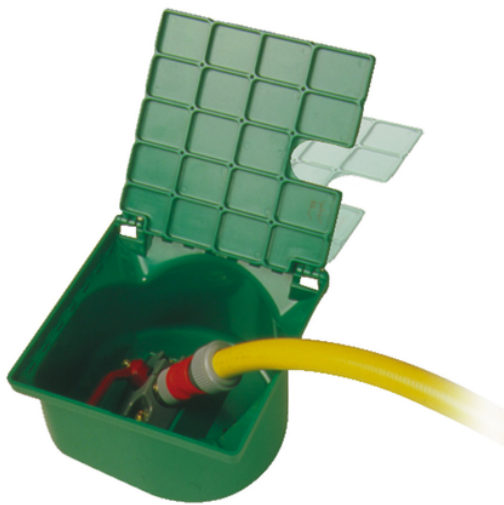

PVC Valve box for irrigation

Material: PVC. Use: to connect irrigation hoses in gardens and pedestrian areas.

Features:

- easy-to-use built-in brass valve
- high resistance to mechanical stress
- high UV resistance
- hinged cover.

The box can be closed even if the hose is connected. It may be laid underground or fixed with concrete.

Reference	RAL	Ø (mm)	Dim (mm)	Material
W949400	6005	3/4"	200x200	PVC