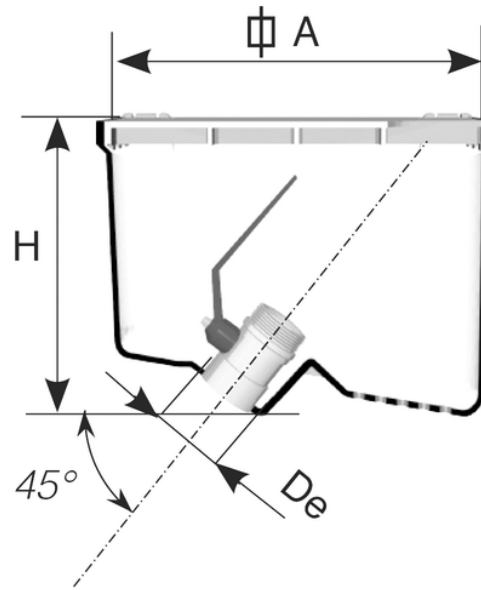

# PVC Valve box for irrigation

Material: PVC. Use: to connect irrigation hoses in gardens and pedestrian areas.

Features:

- easy-to-use built-in brass valve
- high resistance to mechanical stress
- high UV resistance
- hinged cover.

The box can be closed even if the hose is connected. It may be laid underground or fixed with concrete.

Reference	RAL	Ø (mm)	Dim (mm)	Material
W949400	6005	3/4"	200x200	PVC