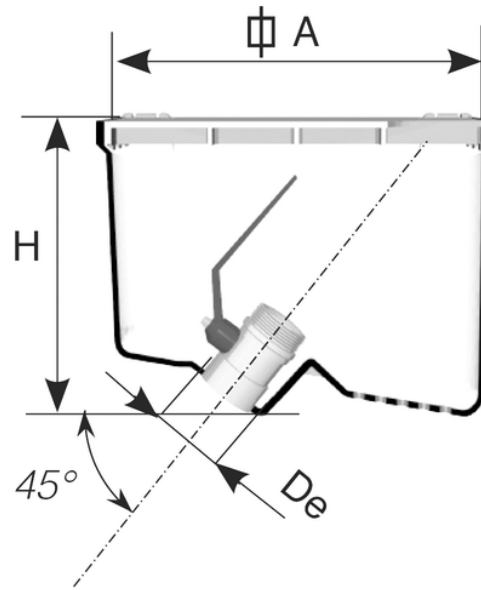

PVC Valve box for irrigation

Material: PVC. Use: to connect irrigation hoses in gardens and pedestrian areas.

Features:

- easy-to-use built-in brass valve
- high resistance to mechanical stress
- high UV resistance
- hinged cover.

The box can be closed even if the hose is connected. It may be laid underground or fixed with concrete.

Reference	RAL	Ø (mm)	Dim (mm)	Material
W949400	6005	3/4"	200x200	PVC