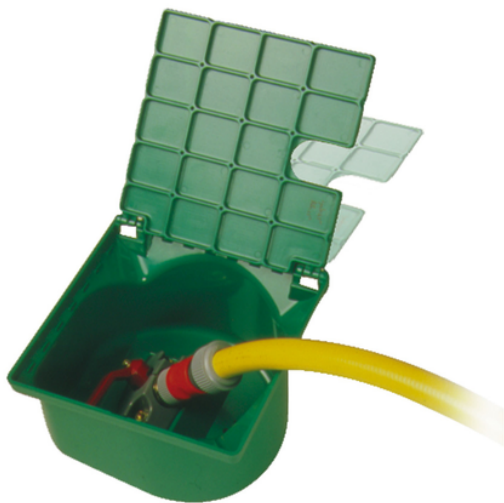

# PVC Valve box for irrigation

Material: PVC. Use: to connect irrigation hoses in gardens and pedestrian areas.

Features:

- easy-to-use built-in brass valve
- high resistance to mechanical stress
- high UV resistance
- hinged cover.

The box can be closed even if the hose is connected. It may be laid underground or fixed with concrete.

Reference	RAL	Ø (mm)	Dim (mm)	Material
W949400	6005	3/4"	200x200	PVC