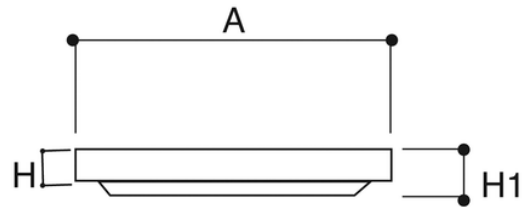

PVC Pedestrian grill

Suitable for the garden and pedestrian areas

Material: PVC.

Installation: the grate perfectly fits the REDI catch pit. Always use a frame when covering concrete catch basin or in case of special applications.

Durability: PVC specifications and structure design give this product a great resistance against atmospheric agents and ageing and ensure dimensional stability in time.

Tested by Istituto Giordano.

Reference	RAL	A (mm)	H1 (mm)	Dim (mm)	kN
E72200V	6005	187	25	200x200	32
E72300V	6005	284	30	300x300	20
E25700V	6005	331	30	350x350	85
E72400V	6005	383	35	400x400	26
E72450V	6005	432	40	450x450	27
E72550V	6005	539	45	550x550	21