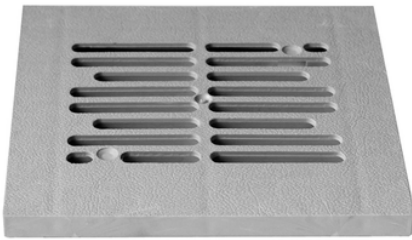

Spare part: PP Grill

Especially designed for public premises, balconies, industrial kitchens, public lavatories and in all cases a trapping action is required.

Reference	RAL	Dim (mm)
E9910PP	7035	100
E9915PP	7035	150