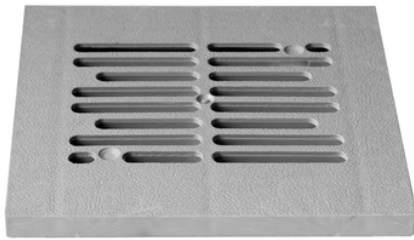

Spare part: PP Grill

Especially designed for public premises, balconies, industrial kitchens, public lavatories and in all cases a trapping action is required.

Reference	RAL	Dim (mm)
E9910PP	7035	100
E9915PP	7035	150