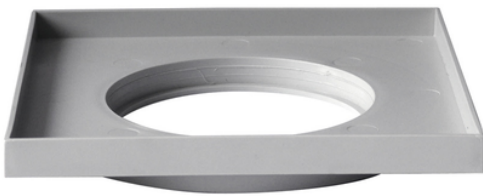

Spare part: Grill frame

Especially designed for public premises, balconies, industrial kitchens, public lavatories and in all cases a trapping action is required.

Spare part for PP trapped balcony floor drain.

Reference	RAL	Dim (mm)	Type
E97BG10	7035	100	Stainless steel Ref. E224004 - E224504 - E2240AI - E2245AI
E97BG00	7035	150	Stainless steel Ref. E224204 - E2242AI - E225004 - E2250AI