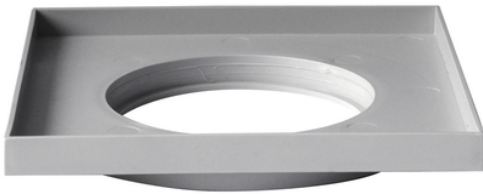

Spare part: Grill frame

Especially designed for public premises, balconies, industrial kitchens, public lavatories and in all cases a trapping action is required.

Spare part for PP trapped balcony floor drain.

Reference	RAL	Dim (mm)	Type
E97BG10	7035	100	Stainless steel Ref. E224004 - E224504 - E2240AI - E2245AI
E97BG00	7035	150	Stainless steel Ref. E224204 - E2242AI - E225004 - E2250AI