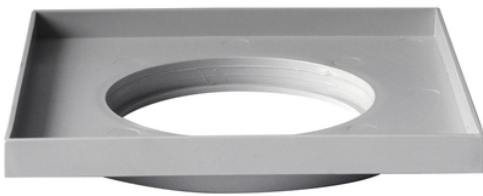

# Spare part: Grill frame

Especially designed for public premises, balconies, industrial kitchens, public lavatories and in all cases a trapping action is required.

Spare part for PP trapped balcony floor drain.

Reference	RAL	Dim (mm)	Type
E97BG10	7035	100	Stainless steel Ref. E224004 - E224504 - E2240AI - E2245AI
E97BG00	7035	150	Stainless steel Ref. E224204 - E2242AI - E225004 - E2250AI