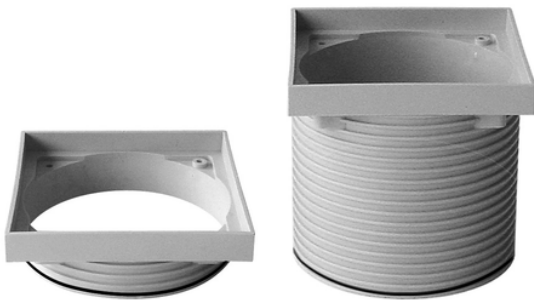

Spare part: Risers

Especially designed for public premises, balconies, industrial kitchens, public lavatories and in all cases a trapping action is required.

Reference	Dim (mm)
E98PRA0	100
E98PRB0	100
E99PRA0	150
E99PRB0	150