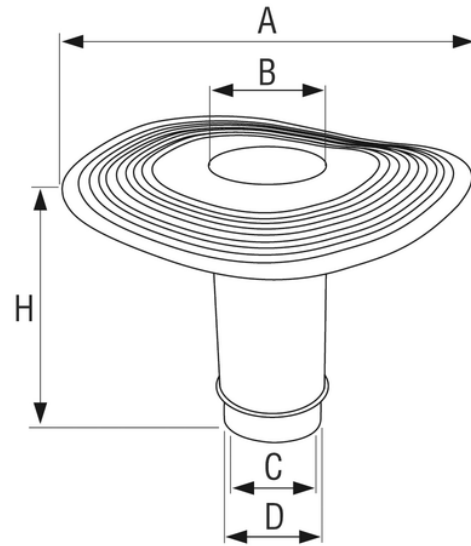

Outlet union

Especially designed for public premises, balconies, industrial kitchens, public lavatories and in all cases a trapping action is required.
Material: Rubber

Reference	Colour	A (mm)	B [mm]	C (mm)	H (mm)	Ø (mm)	D (mm)	Material
G400800	Black	310	69	64	225	80	76	Rubber
G401000	Black	315	89	84	225	100	96	Rubber
G401200	Black	319	114	109	225	125	121	Rubber