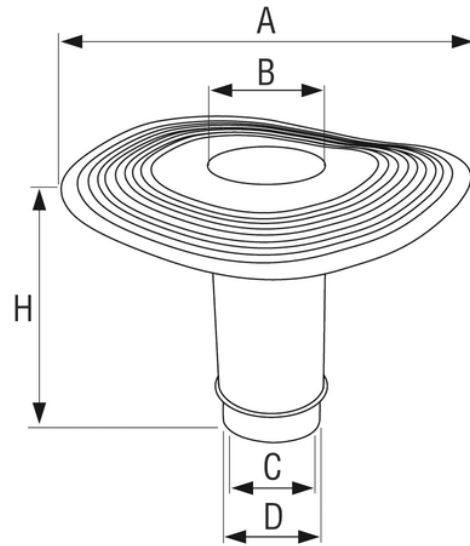

# Outlet union

Especially designed for public premises, balconies, industrial kitchens, public lavatories and in all cases a trapping action is required.  
Material: Rubber

Reference	Colour	A (mm)	B [mm]	C (mm)	H (mm)	Ø (mm)	D (mm)	Material
G400800	Black	310	69	64	225	80	76	Rubber
G401000	Black	315	89	84	225	100	96	Rubber
G401200	Black	319	114	109	225	125	121	Rubber