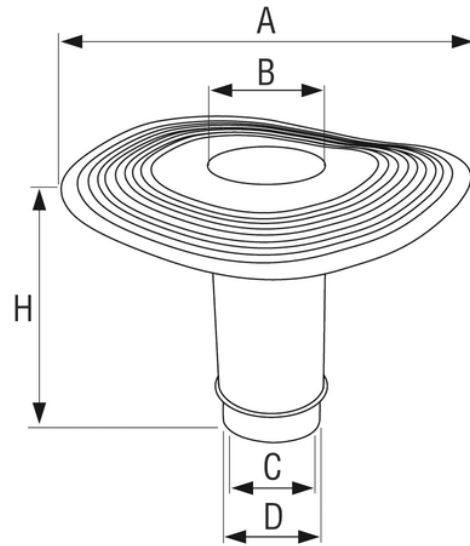

Outlet union

Especially designed for public premises, balconies, industrial kitchens, public lavatories and in all cases a trapping action is required.
Material: Rubber

Reference	Colour	A (mm)	B [mm]	C (mm)	H (mm)	Ø (mm)	D (mm)	Material
G400800	Black	310	69	64	225	80	76	Rubber
G401000	Black	315	89	84	225	100	96	Rubber
G401200	Black	319	114	109	225	125	121	Rubber