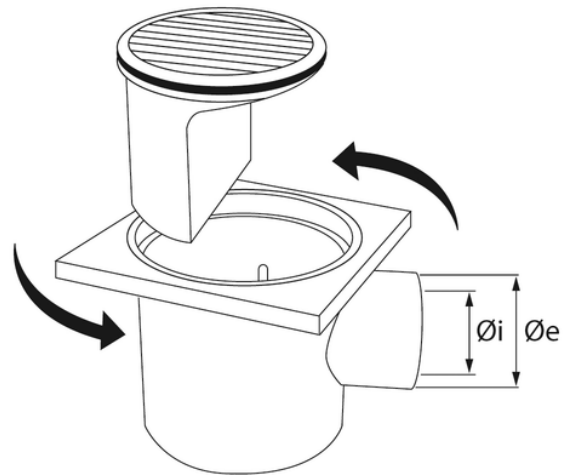

# PVC Floor drain 100 (horizontal outlet)

Especially designed for public premises, kitchens, public lavatories

Material: PVC.

Use: to collect waste water especially designed for public premises, kitchens, public lavatories.

Advantages:

- easy cleaning and inspection thanks to the removable grill and trapping device
- the square components may be rotated to fit floor's geometry.

Reference	H (mm)	Dim (mm)	diameterExternal	Ø Internal	l/s	Material
0210304	82	100	40	32	-	PVC
0210404	82	100	-	40	0,3	PVC