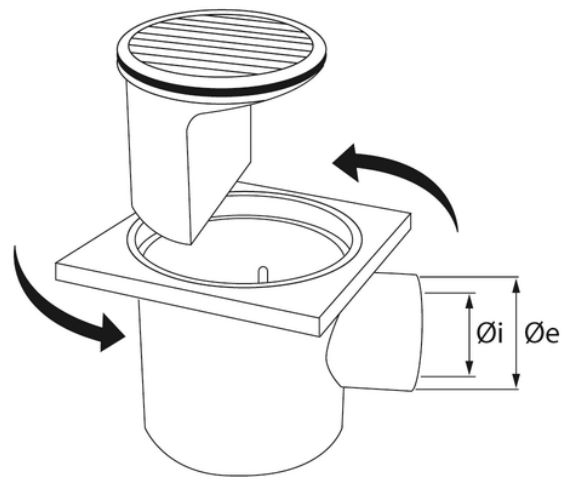

PVC Floor drain 100 (horizontal outlet)

Especially designed for public premises, kitchens, public lavatories

Material: PVC.

Use: to collect waste water especially designed for public premises, kitchens, public lavatories.

Advantages:

- easy cleaning and inspection thanks to the removable grill and trapping device
- the square components may be rotated to fit floor's geometry.

Reference	H (mm)	Dim (mm)	diameterExternal	Ø Internal	l/s	Material
0210304	82	100	40	32	-	PVC
0210404	82	100	-	40	0,3	PVC