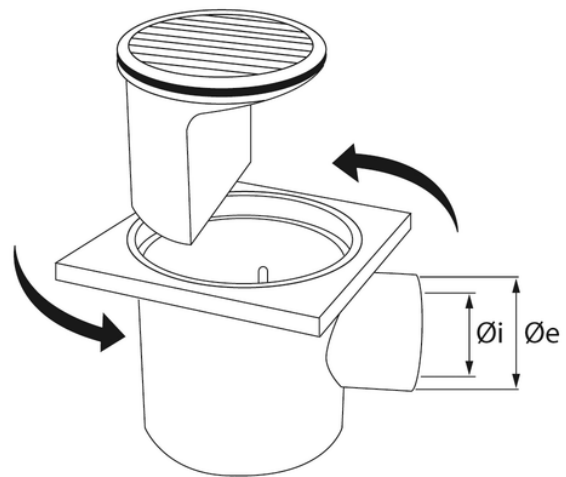

PVC Floor drain 100 (horizontal outlet)

Especially designed for public premises, kitchens, public lavatories

Material: PVC.

Use: to collect waste water especially designed for public premises, kitchens, public lavatories.

Advantages:

- easy cleaning and inspection thanks to the removable grill and trapping device
- the square components may be rotated to fit floor's geometry.

Reference	H (mm)	Dim (mm)	diameterExternal	Ø Internal	l/s	Material
0210304	82	100	40	32	-	PVC
0210404	82	100	-	40	0,3	PVC