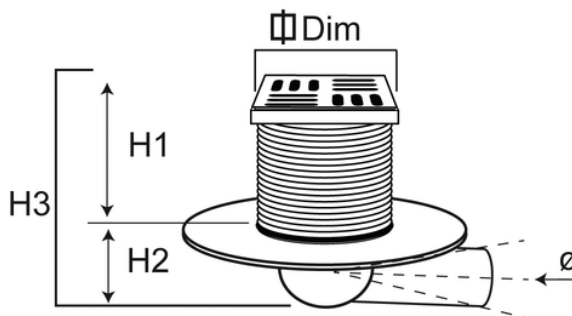

Advantages:

- very low casing
- round plate and flange to lock the insulating membrane
- 360° adjustable riser
- easy inspection.

All products can be classified in load class K3 in accordance with regulation EN 1253 (resistance >300 kg). All tests have been carried out at Aliaxis laboratories.

Supplied with protection to permit easy installation.

Tested by MPA.

Reference	RAL	H1 (mm)	Ø (mm)	Dim (mm)	H1 mm Min	h3MmMin	h3MmMax	l/s	Material	Grill
E7910AI	7035	100	50	100	95	128	183	1,4	PP	Inox
E7910PP	7035	100	50	100	95	128	183	1,7	PP	PP
E7915AI	7035	100	50	150	95	128	183	1,9	PP	Inox
E7915PP	7035	100	50	150	95	128	183	1,8	PP	PP