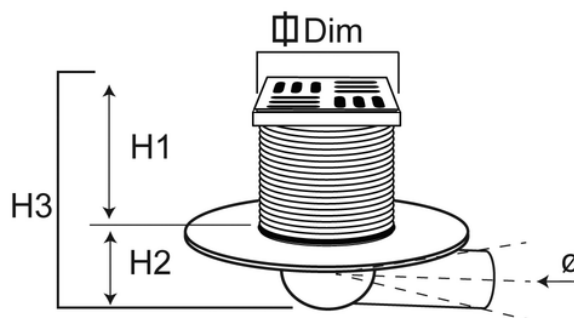

Advantages:

- very low casing
- round plate and flange to lock the insulating membrane
- 360° adjustable riser
- easy inspection.

All products can be classified in load class K3 in accordance with regulation EN 1253 (resistance >300 kg). All tests have been carried out at Aliaxis laboratories.

Supplied with protection to permit easy installation.

Tested by MPA.

Reference	RAL	H1 (mm)	Ø (mm)	Dim (mm)	H1 mm Min	h3MmMin	h3MmMax	l/s	Material	Grill
E7910AI	7035	100	50	100	95	128	183	1,4	PP	Inox
E7910PP	7035	100	50	100	95	128	183	1,7	PP	PP
E7915AI	7035	100	50	150	95	128	183	1,9	PP	Inox
E7915PP	7035	100	50	150	95	128	183	1,8	PP	PP