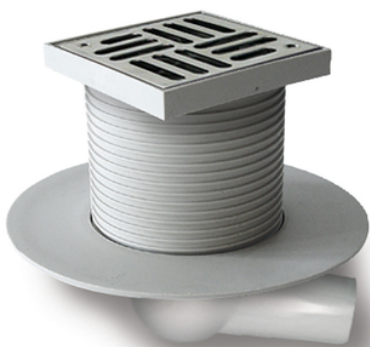

PP Horizontal outlet floor drain without trap

Especially designed for public premises, balconies, industrial kitchens, public lavatories and in all cases a trapping action is required.

Use: to collect rain and waste water.

Advantages:

- very low casing
- round plate and flange to lock the insulating membrane
- 360° adjustable riser
- easy inspection.

All products can be classified in load class K3 in accordance with regulation EN 1253 (resistance >300 kg). All tests have been carried out at Aliaxis laboratories.

Supplied with protection to permit easy installation.

Tested by MPA.

Reference	RAL	H1 (mm)	Ø (mm)	Dim (mm)	H1 mm Min	h3MmMin	h3MmMax	l/s	Material	Grill
E7910AI	7035	100	50	100	95	128	183	1,4	PP	Inox
E7910PP	7035	100	50	100	95	128	183	1,7	PP	PP
E7915AI	7035	100	50	150	95	128	183	1,9	PP	Inox
E7915PP	7035	100	50	150	95	128	183	1,8	PP	PP