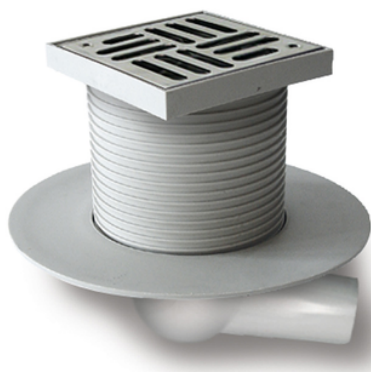

PP Horizontal outlet floor drain without trap

Especially designed for public premises, balconies, industrial kitchens, public lavatories and in all cases a trapping action is required.

Use: to collect rain and waste water.

Advantages:

- very low casing
- round plate and flange to lock the insulating membrane
- 360° adjustable riser
- easy inspection.

All products can be classified in load class K3 in accordance with regulation EN 1253 (resistance >300 kg). All tests have been carried out at Aliaxis laboratories.

Supplied with protection to permit easy installation.

Tested by MPA.

Reference	RAL	H1 (mm)	Ø (mm)	Dim (mm)	H1 mm Min	h3MmMin	h3MmMax	l/s	Material	Grill
E7910AI	7035	100	50	100	95	128	183	1,4	PP	Inox
E7910PP	7035	100	50	100	95	128	183	1,7	PP	PP
E7915AI	7035	100	50	150	95	128	183	1,9	PP	Inox
E7915PP	7035	100	50	150	95	128	183	1,8	PP	PP