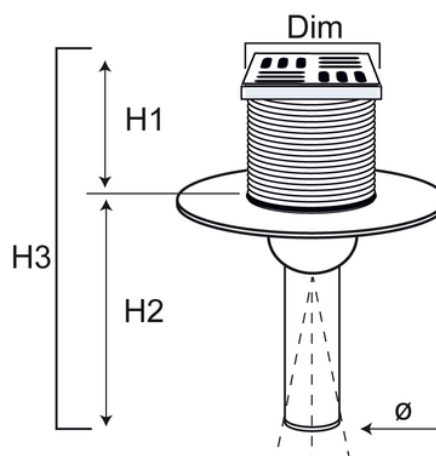

Advantages:

- round plate and flange to lock the insulating membrane
- 360° adjustable riser
- easy inspection.

All products can be classified in load class K3 in accordance with regulation EN 1253 (resistance >300 kg). All tests have been carried out at Aliaxis laboratories.

Supplied with protection to permit easy installation.

Tested by MPA.

Reference	RAL	H1 (mm)	Dim (mm)	Ø1 (mm)	H1 mm Min	h3MmMin	h3MmMax	l/s	Material	Grill
E7810AI	7035	100	100	50	165	179	254	1,9	PP	Inox
E7810PP	7035	100	100	50	165	179	254	2,3	PP	PP
E7815AI	7035	100	150	50	165	179	254	2,6	PP	Inox