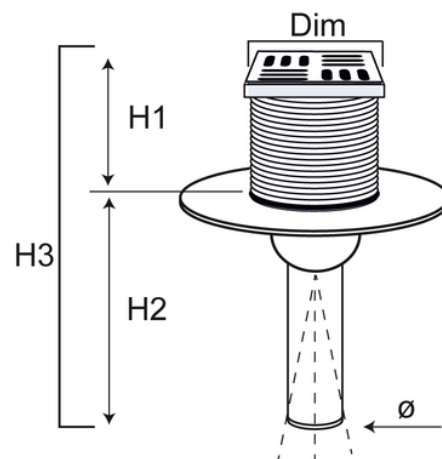

Advantages:

- round plate and flange to lock the insulating membrane
- 360° adjustable riser
- easy inspection.

All products can be classified in load class K3 in accordance with regulation EN 1253 (resistance >300 kg). All tests have been carried out at Aliaxis laboratories.

Supplied with protection to permit easy installation.

Tested by MPA.

| Reference | RAL  | H1 (mm) | Dim (mm) | Ø1 (mm) | H1 mm Min | h3MmMin | h3MmMax | l/s | Material | Grill |
|-----------|------|---------|----------|---------|-----------|---------|---------|-----|----------|-------|
| E7810AI   | 7035 | 100     | 100      | 50      | 165       | 179     | 254     | 1,9 | PP       | Inox  |
| E7810PP   | 7035 | 100     | 100      | 50      | 165       | 179     | 254     | 2,3 | PP       | PP    |
| E7815AI   | 7035 | 100     | 150      | 50      | 165       | 179     | 254     | 2,6 | PP       | Inox  |