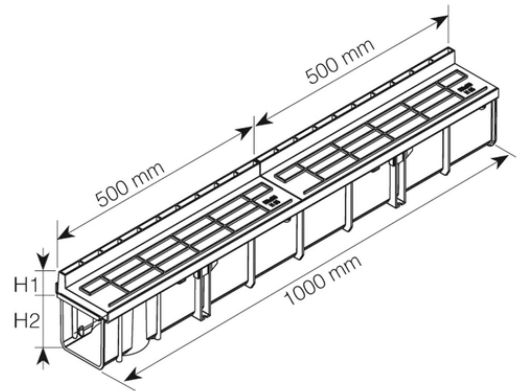

KIT: 2 low slot grills with 1 PP channel 130x1000

Reference	Colour	H1 (mm)	Dim (mm)	H2 (mm)	dimSlot	Type	Material
EGFB5PP	Black	20	130x1000	70	8X49	2 slot grill 1 channel LOW	PP
EGFB0PP	Black	20	130x1000	130	8X49	2 slot grill 1 channel HIGH	PP