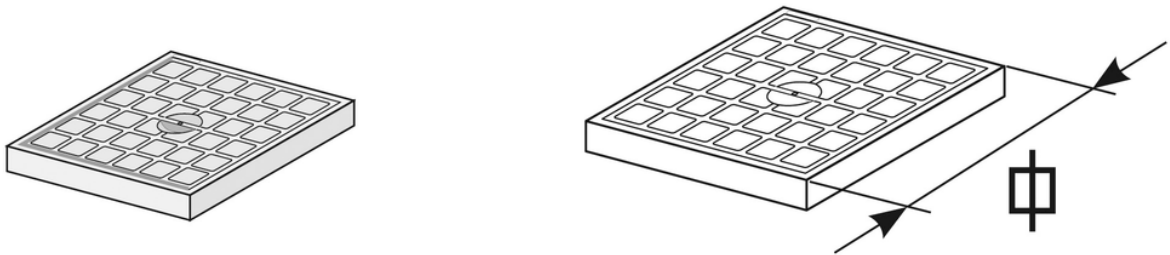

# Spare part: Cover

Spare parts for rainwater gully

Reference	RAL	Dim. 1 (mm)
Y665504	7035	118