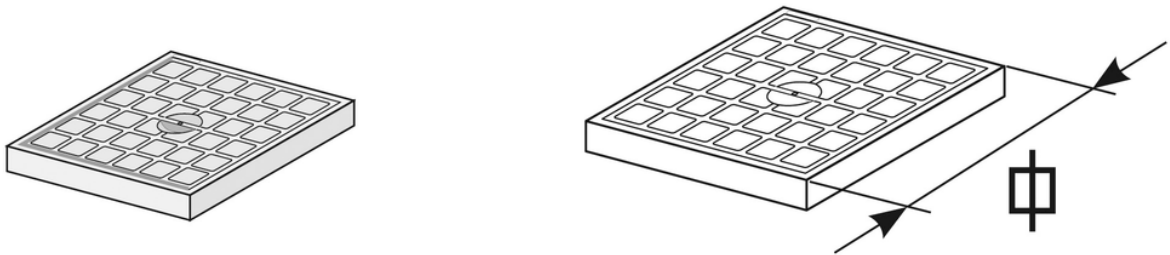

Spare part: Cover

Spare parts for rainwater gully

Reference	RAL	Dim. 1 (mm)
Y665504	7035	118