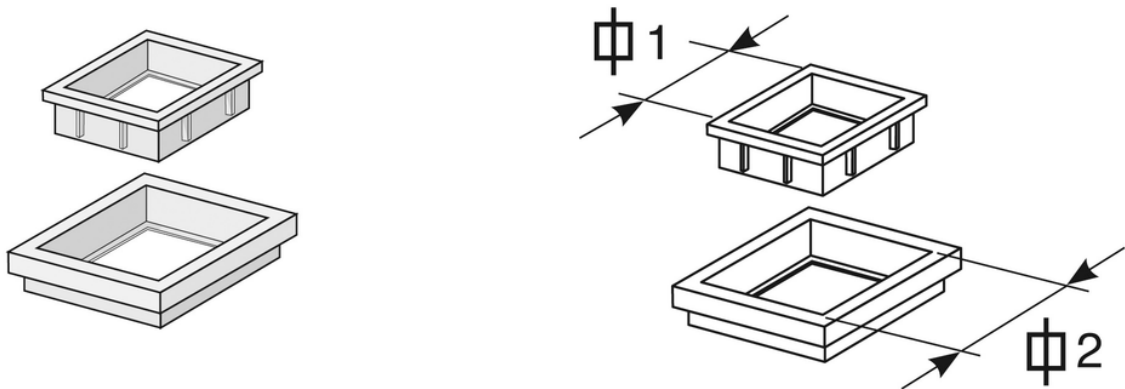

Spare part: Square adaptor (horizontal outlet)

Spare parts for rainwater gully

Reference	RAL	Dim. 1 (mm)	Dim. 2 (mm)	Type
Y6666PQ	7035	80	100	Two components