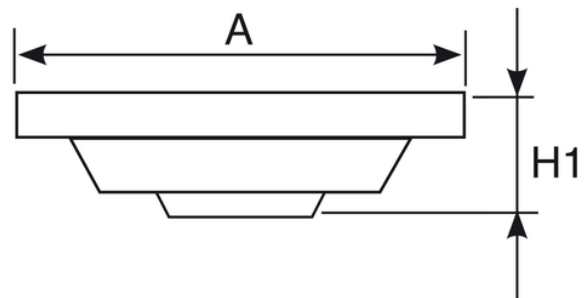

Grill PVC (B125 load class)

To use as catch basins covering
 Load class B 125 in according with regulation EN124.
 Tested by ISTITUTO GIORDANO

Reference	RAL	A (mm)	H (mm)	H1 (mm)	Dim (mm)	kN	IltMm	Material
EGR3004	7035	284	20	67	300x300	>125	1,4	PVC
EGR4004	7035	383	25	62	400x400	>125	2,9	PVC