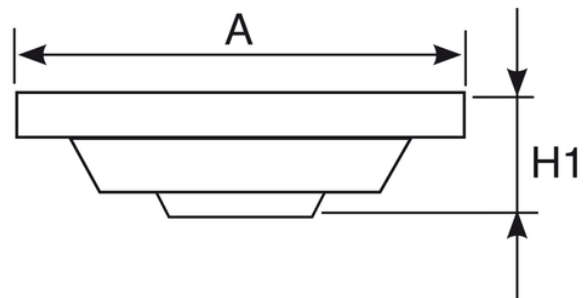

Grill PVC (B125 load class)

To use as catch basins covering
 Load class B 125 in according with regulation EN124.
 Tested by ISTITUTO GIORDANO

Reference	RAL	A (mm)	H (mm)	H1 (mm)	Dim (mm)	kN	lIntMm	Material
EGR3004	7035	284	20	67	300x300	>125	1,4	PVC
EGR4004	7035	383	25	62	400x400	>125	2,9	PVC