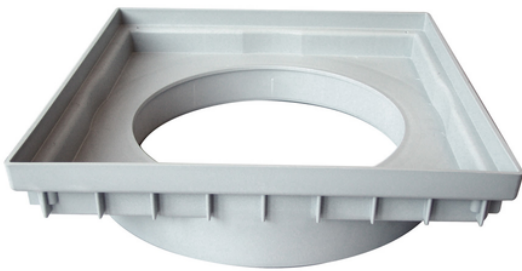

# Frame for pipe inspection PP

To use with pedestrian and light traffic 450x450 covers and grills  
 Suitable for pipe Ø315÷400.  
 Pre cut system to fit Ø 400 mm pipes

Reference	RAL	H1 (mm)	Dim (mm)	Ø1 (mm)	H2 (mm)	Ø2 (mm)	Material
ETTQ304	7035	50	450x450	400	65	315	PP