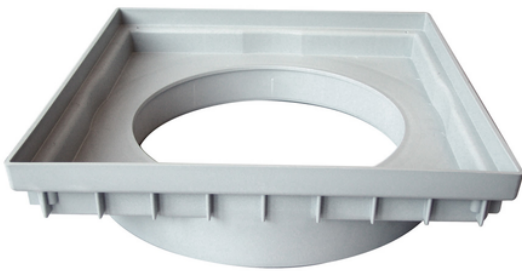

Frame for pipe inspection PP

To use with pedestrian and light traffic 450x450 covers and grills
 Suitable for pipe $\varnothing 315$ +400.
 Pre cut system to fit $\varnothing 400$ mm pipes

Reference	RAL	H1 (mm)	Dim (mm)	$\varnothing 1$ (mm)	H2 (mm)	$\varnothing 2$ (mm)	Material
ETTQ304	7035	50	450x450	400	65	315	PP