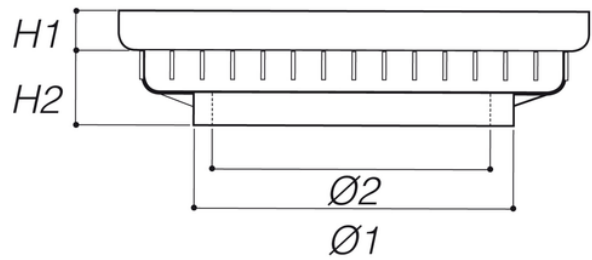

Frame for pipe inspection PP

To use with pedestrian and light traffic 450x450 covers and grills
 Suitable for pipe $\varnothing 315$ +400.
 Pre cut system to fit $\varnothing 400$ mm pipes

Reference	RAL	H1 (mm)	Dim (mm)	$\varnothing 1$ (mm)	H2 (mm)	$\varnothing 2$ (mm)	Material
ETTQ304	7035	50	450x450	400	65	315	PP