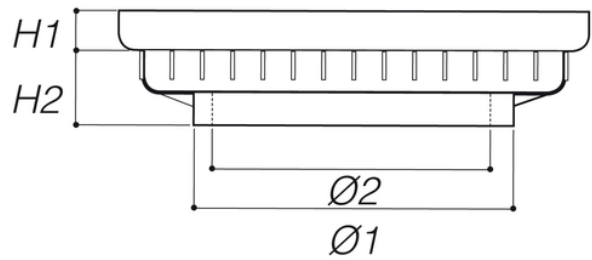

# Frame for pipe inspection PP

To use with pedestrian and light traffic 450x450 covers and grills  
 Suitable for pipe Ø315÷400.  
 Pre cut system to fit Ø 400 mm pipes

Reference	RAL	H1 (mm)	Dim (mm)	Ø1 (mm)	H2 (mm)	Ø2 (mm)	Material
ETTQ304	7035	50	450x450	400	65	315	PP