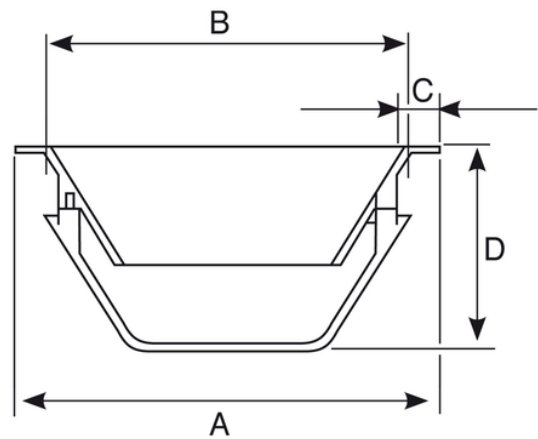

Trap bell for bottomless extension PP

Use to trap bottomless extension

Material: Polypropylene.

Installation: the trap bell should be placed into the bottomless catch pit on the specially provided site stops.

Reference	RAL	A (mm)	B [mm]	C (mm)	Dim (mm)	D (mm)	Material
E275504	7035	249	238	5	300x300	160	PP
E276604	7035	348	308	15	400x400	210	PP