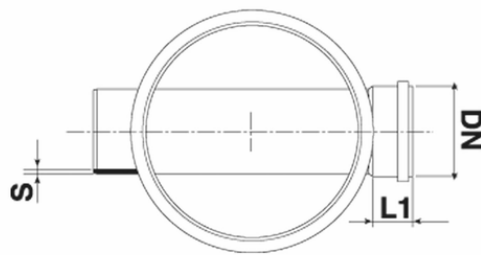

# Access junction basis 400x160 1 outlet

NOTE: Gasket Standard Lip Ring  
RAL 8023 Red

Reference	DN (mm)	DN1 (mm)	S (mm)	L1 (mm)	L2 (mm)	L3 (mm)	L4 (mm)	L5 (mm)	$\alpha$	RAL	Version
196495X	400	160	5	74	85	275	605	230	0°	8023	3E.M/F - RNL