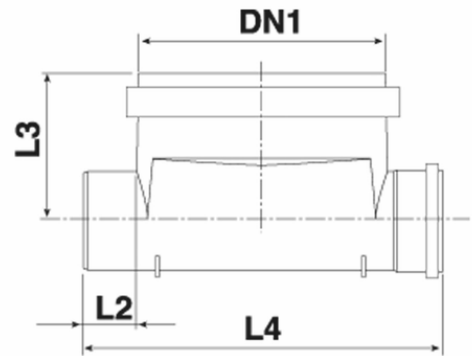

# Access junction basis 400x160 1 outlet

NOTE: Gasket Standard Lip Ring  
RAL 8023 Red

Reference	DN (mm)	DN1 (mm)	S (mm)	L1 (mm)	L2 (mm)	L3 (mm)	L4 (mm)	L5 (mm)	$\alpha$	RAL	Version
196495X	400	160	5	74	85	275	605	230	0°	8023	3E.M/F - RNL