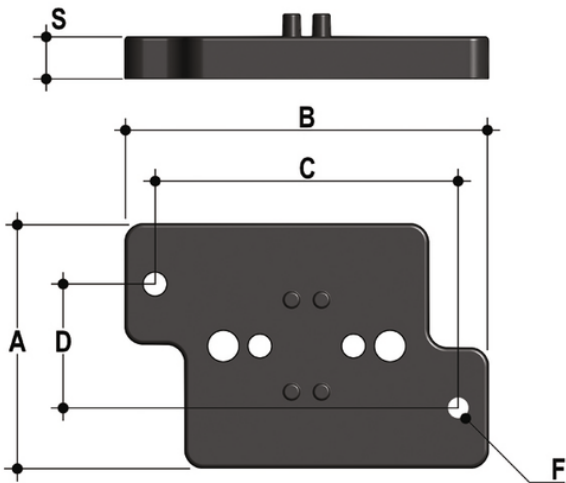

PMDK Wall mounting plate Kit

Kit composed by distance plate PMDK with 2 stainless steel screws

Reference	DN	A	B	C	D	F	S	to be used with:
PMDK1	15 - 20 - 25	65	97	81	33	5,5	11	DK - DKL - DKB - DKD
PMDK2	32 - 40 - 50 - 65	65	144	130	33	6,5	11	DK - DKL - DKB - DKD