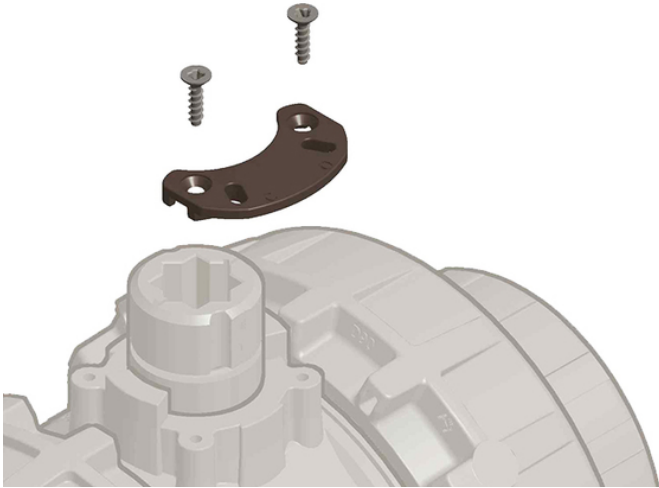

SHE anti-tampering lock kit

Anti-tampering lock kit.

Reference	DN	to be used with:
SHE090	65 - 80	VEE
SHE110	100	VEE