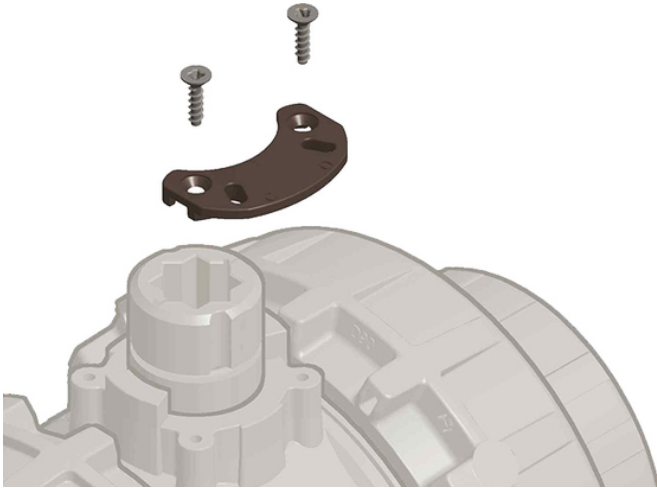

SHE anti-tampering lock kit

Anti-tampering lock kit.

Reference	DN	to be used with:
SHE090	65 - 80	VEE
SHE110	100	VEE